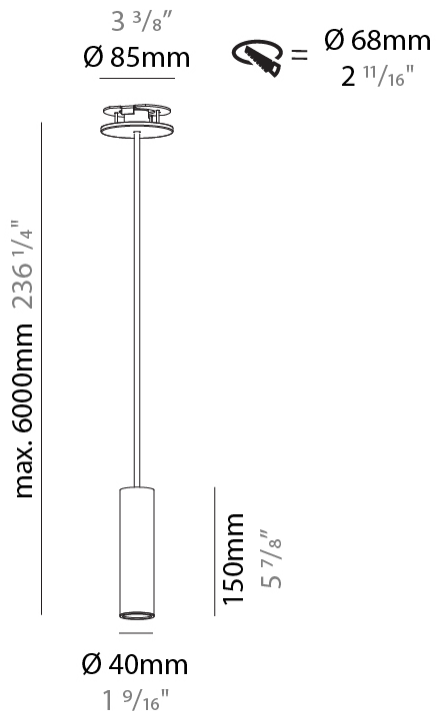

ELECTRICAL

Lamp Type: LED (Zhaga Standard)
Input Wattage (W): 10.9
Total Output Wattage (W): 9
Dimming: Non-Dimmable
Driver Included: Yes
Driver Location: External
Driver Type: Constant Current
Driver Class: Class 2
Input Voltage (V): 120
Constant Current (MA): 500
Upon Request: Remote: 0-10Vdc dimming / Phase dimming 120Vac

LED

Number of LEDs: 1
Color Temperature (°K): 2700 / 3000 / 4000
Max. Delivered Lumen (lm): 842
CRI: >90 CRI
Lamp Life (hrs): 50000
Upon Request: ***3500K available in minimum quantities (larger quantities upon request)

OPTICAL

Reflector: 40 / 50

RATINGS AND CERTIFICATIONS

Certified By: Certified for North American Standards
IP Rating: IP20

© 2026, T 1800-388-3382, F 416-247-9319, www.zaneen.com

Available for International specifications by adding 'INT' at the end of the existing Model #. For assistance on 'custom' specifications, contact zteam@zaneen.com.

In a constant effort to supply the best product, we reserve the right to change specifications or materials without notice. The most recent specification sheets are found at zaneen.com