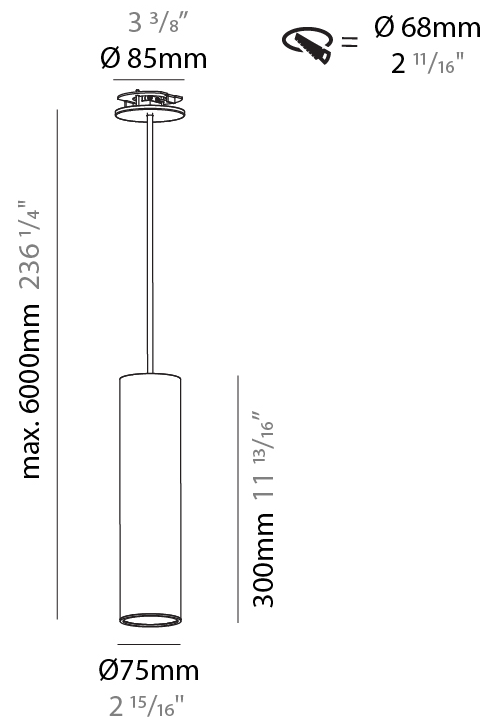

GENERAL

Series: Hangover
Subseries: Hangover Monopoint Recessed Canopy
Partner: Prolicht
Division: Architectural
Installation: Suspension
Product Type: Pendant
Mounting Location: Ceiling
Light Distribution: Direct

PHYSICAL

Shape: Cylinder
Diameter (mm): 75
Diameter (in): 2 15/16
Height (mm): 300
Height (in): 11 13/16
Max. Overall Height (mm): 2300
Max. Overall Height (in): 90 9/16
Diffuser: Shine Ring 0-6
Fixture Finish: SSR / BKV / CWI / CRY / HAB / UFT / ITA / RUA / FTG / MYG / LOD / PUS / FRO / FUP / KIA / POP / BLS / SPG / MEY / GOH / CHC / COM / ABZ / JAG / OBR / MOS / ROR
Fixture Material: Aluminum
Cable Details: 2000mm / 4000mm Cable in White / Black / Orange / Red
Cut-out Measurements: 68mm / 2 11/16"

ELECTRICAL

Lamp Type: LED (Zhaga Standard)
Input Wattage (W): 10.9
Total Output Wattage (W): 9
Dimming: Tri-Mode (Non-Dimming and Phase Dimming (120Vac only) and 0-10V Dimming)
Driver Included: Yes
Driver Location: External
Driver Type: Constant Current - Universal
Driver Class: Class 2
Housing: ENCP3 w/Quick Connect
Input Voltage (V): 120 - 277
Constant Current (MA): 500

LED

Number of LEDs: 1
Color Temperature (°K): 2700 / 3000 / 4000
Max. Delivered Lumen (lm): 923
CRI: >90 CRI
Lamp Life (hrs): 50000
Upon Request: ***3500K available in minimum quantities (larger quantities upon request)

OPTICAL

Reflector: 18 / 36 / 52

RATINGS AND CERTIFICATIONS

Certified By: Certified for North American Standards
IP rating: IP20